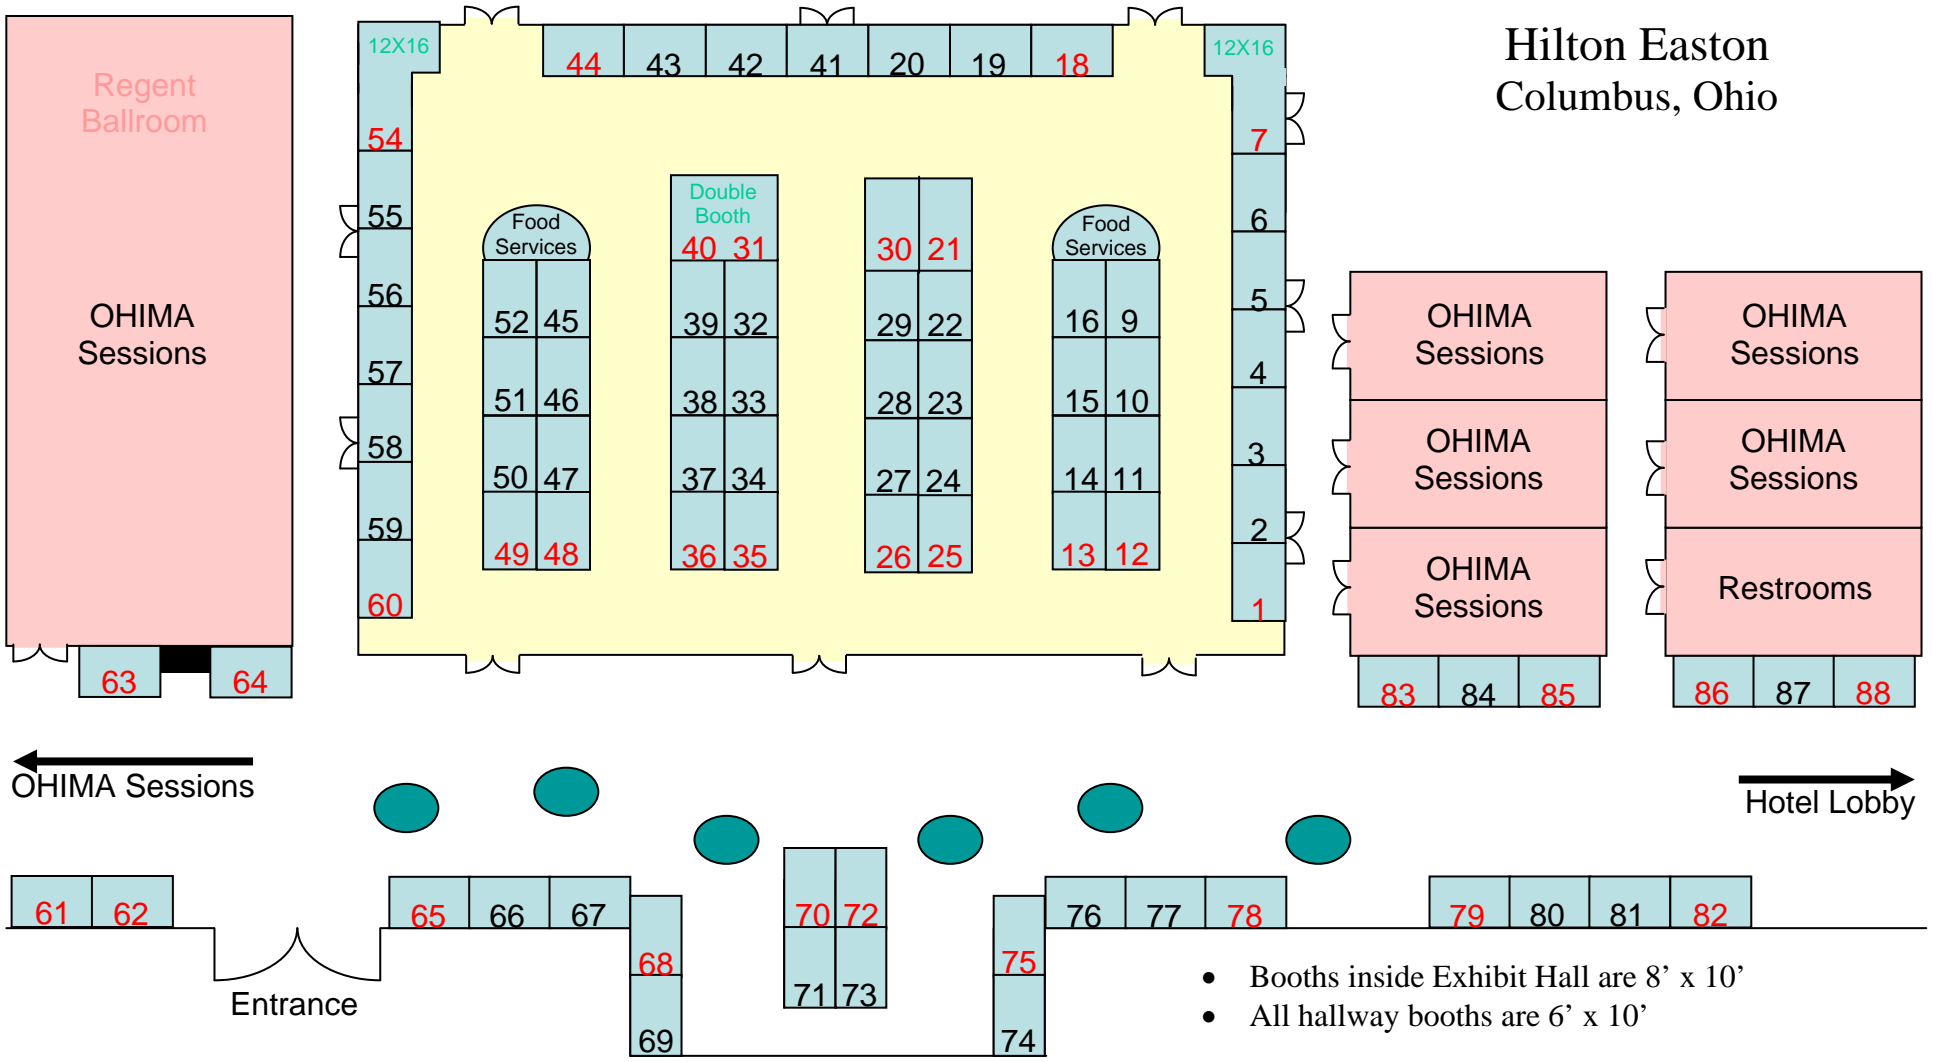

Hilton Easton Columbus, Ohio

← OHIMA Sessions

→ Hotel Lobby

Entrance

- Booths inside Exhibit Hall are 8' x 10'
- All hallway booths are 6' x 10'