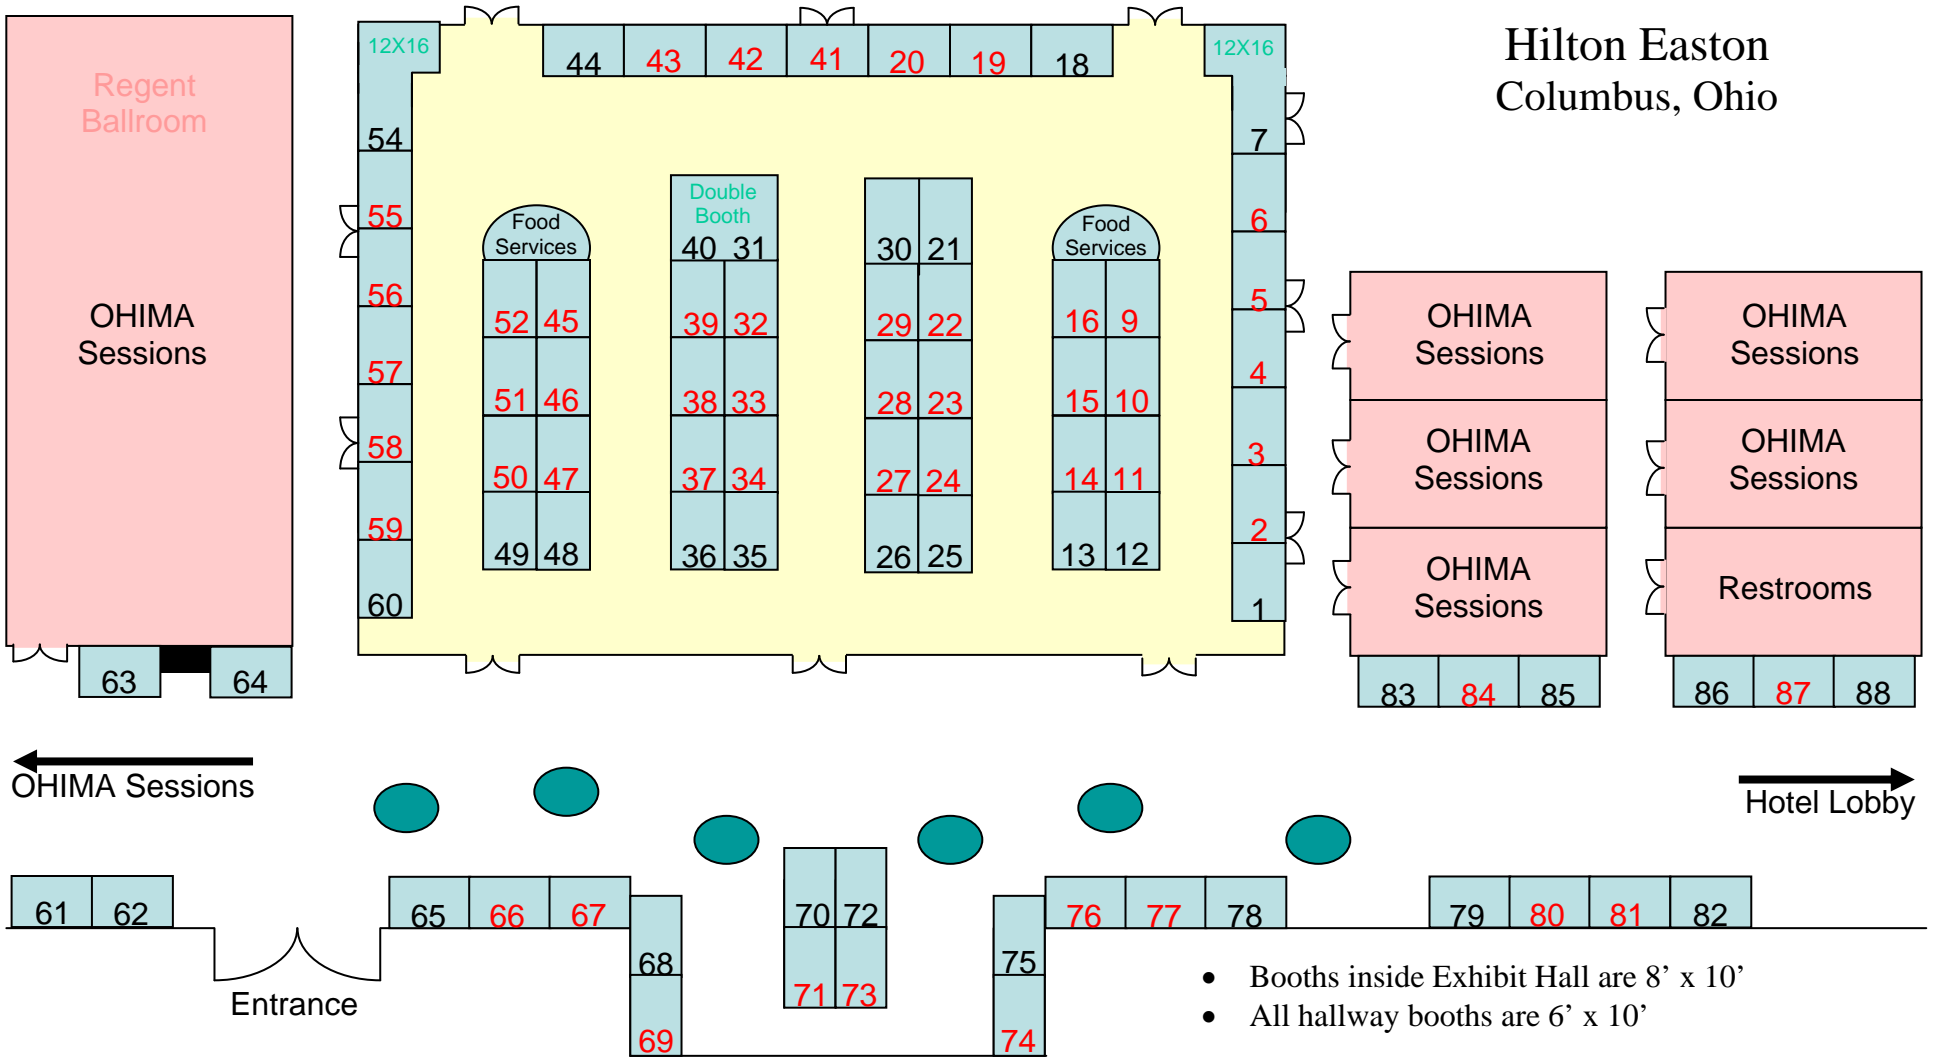

Hilton Easton Columbus, Ohio

- Booths inside Exhibit Hall are 8' x 10'
- All hallway booths are 6' x 10'