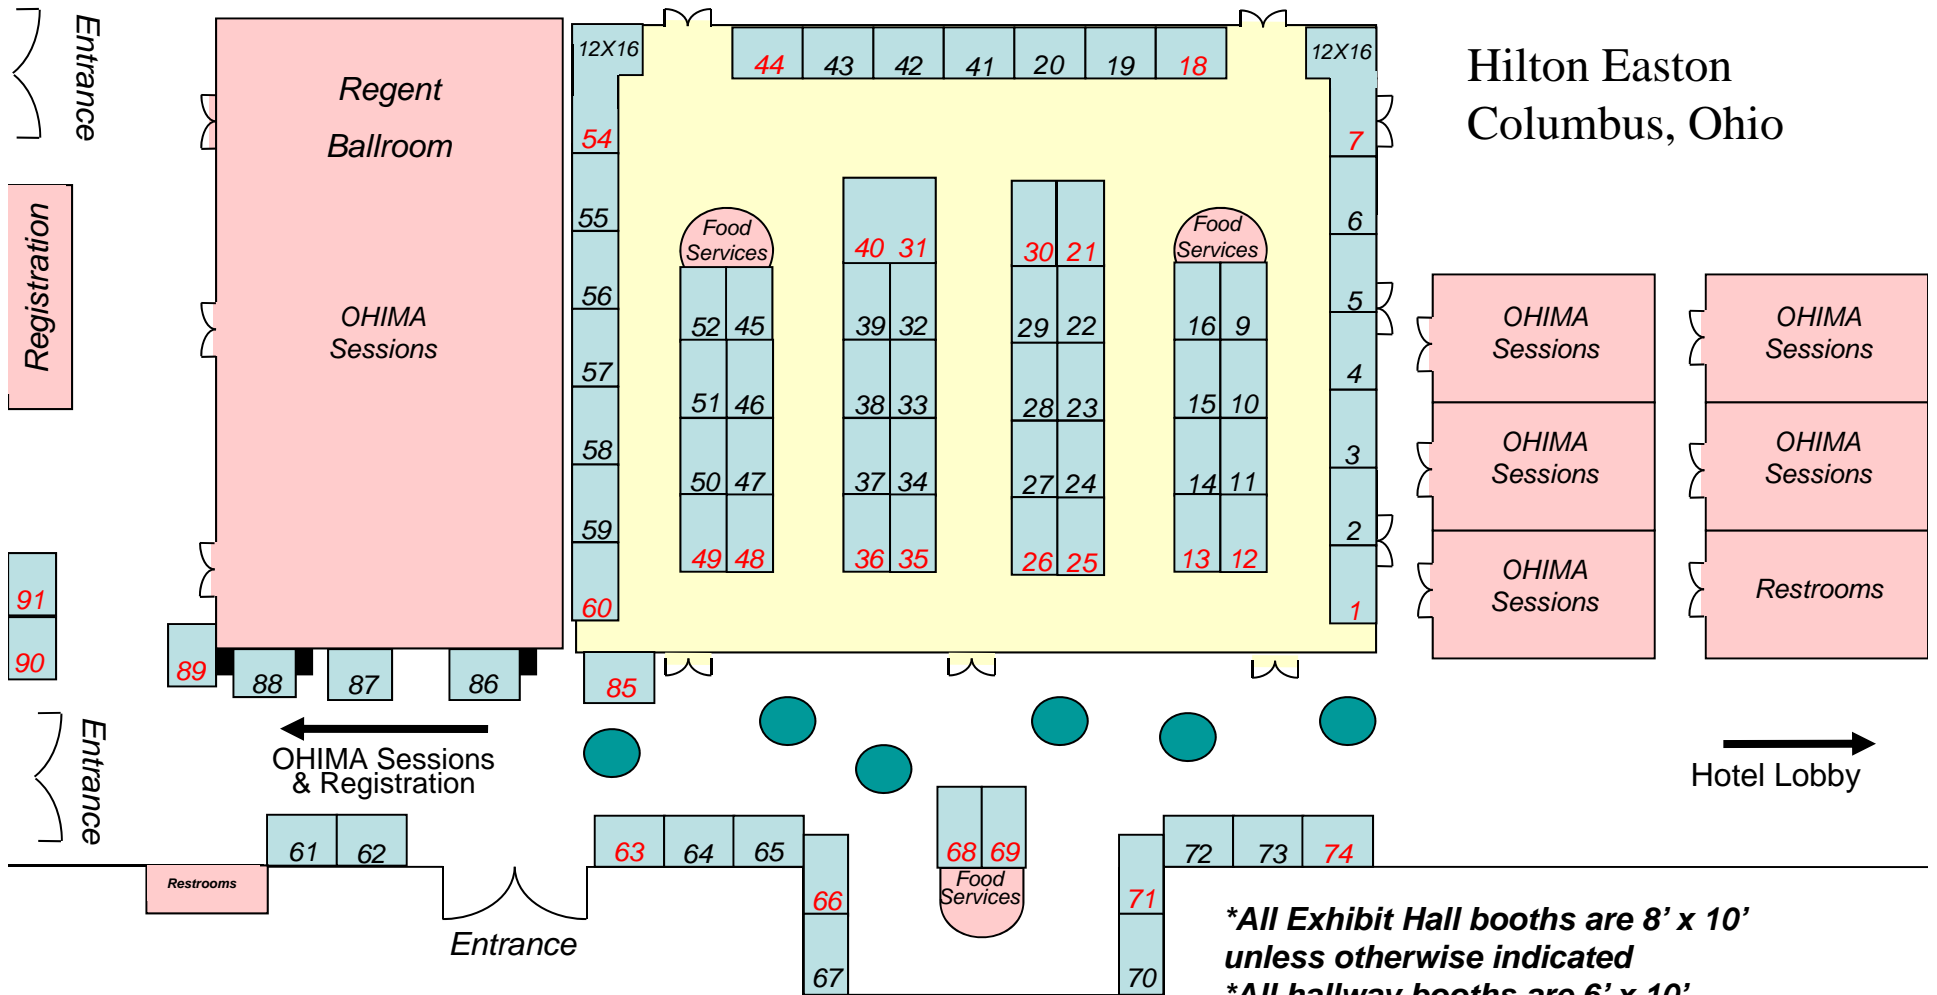

# Hilton Easton Columbus, Ohio

**\*All Exhibit Hall booths are 8' x 10'  
 unless otherwise indicated  
 \*All hallway booths are 6' x 10'**