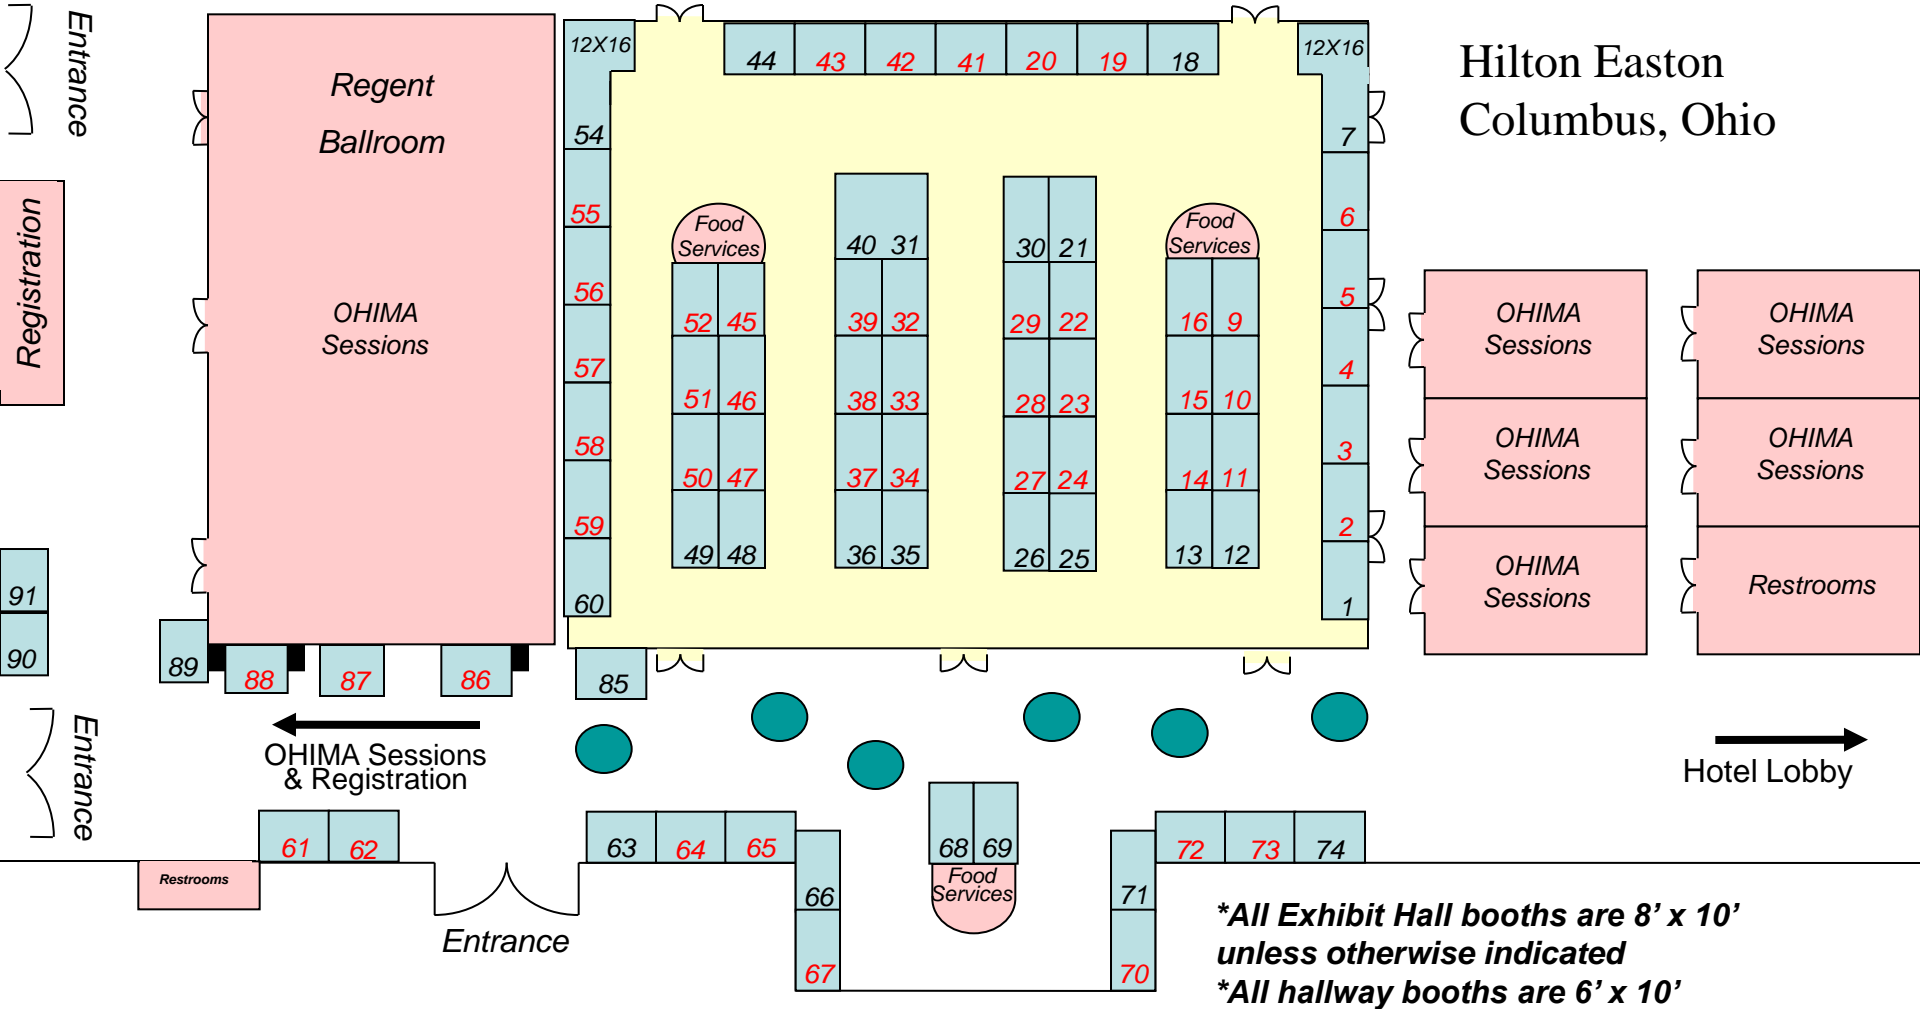

# Hilton Easton Columbus, Ohio

**\*All Exhibit Hall booths are 8' x 10'  
unless otherwise indicated  
\*All hallway booths are 6' x 10'**